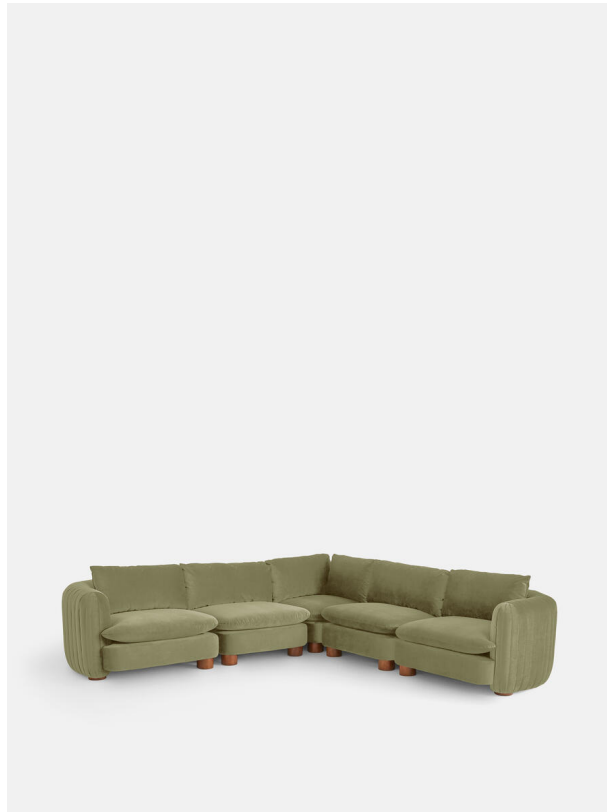

## Vivienne Modular Corner Sofa, Velvet Lichen

£7,575

Regular

£6,439

Membership

### Product details

The eighth floor at White City House forms the inspiration for the Vivienne modular sofa. Upholstered in rich velvet, it features pleated stitch detailing, cylindrical legs and a wraparound back. Low lounge sitting makes this piece ideal for cozy evenings. Coordinate and configure with other pieces in the Vivienne collection for the sofa shape of your choice.

- Corner module for modular sofa
- Upholstered in cotton velvet
- Pleated stitch detailing
- Cylindrical legs
- Wraparound arms and back
- Inspired by White City House

Removable legs: No

Seat depth: 57cm

Seat height: 47cm

Seat width: 93cm

Spring count: 15