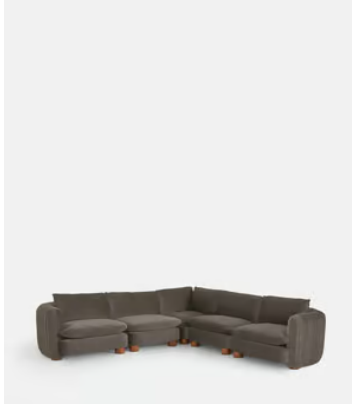

SOHO HOME

Vivienne Modular Corner Sofa, Velvet, Taupe

€9,700 Regular price

€8,245 Member price

The eighth floor at White City House forms the inspiration for the Vivienne modular sofa. Upholstered in rich velvet, it features pleated stitch detailing, cylindrical legs and a wraparound back. Low lounge sitting makes this piece ideal for cozy evenings. Coordinate and configure with other pieces in the Vivienne collection for the sofa shape of your choice.

Dimensions

Dimensions: H83 x W319 x D105cm / H32.7 x W125.6 x D41.3"

Weight: 65kg / 143.3lbs

Packaged dimensions: H74 x W124 x D110cm / H29.1 x W48.8 x D43.3"

Packaged weight: 65kg / 143.3lbs

Number of boxes: 5

- **Box 1 & 2:** H74 x W124 x D110cm / H29.3 x W48.8 x D43.3"
- **Box 3 & 4:** H74 x W102 x D110cm / H29.3 x W40.3 x D43.3"
- **Box 5:** H76 x W110 x D110cm / H29.9 x W43.3 x D43.3"

Details

Arm height: 71cm

Assembled size: H83 x W318 x D105 cm

Assembly required: Yes

Composition: Frame: Engineered hardwood. Feet: Birch. Fill: Foam, feather, down and fiber. Fabric: 85% Cotton, 15% Polyester.

Fabric: 100% Polyester