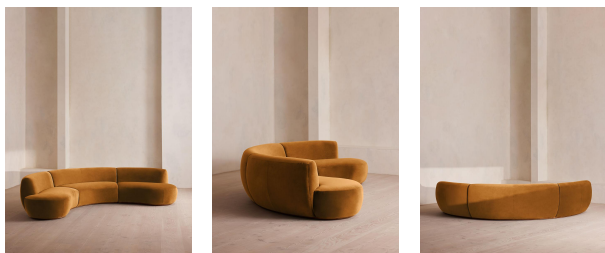

Aline Serpentine Modular Sofa, Four Seater, Mustard Velvet

€6,600 Regular

€5,610 Membership

Available in

- | | | | |
|---|---------------------|--|-------------------|
|  | Velvet Rust |  | Velvet Lichen |
|  | Velvet Camel |  | Velvet Royal Blue |
|  | Velvet Porcelain |  | Velvet Mustard |
|  | Velvet Olive |  | Velvet Taupe |
|  | Velvet Antique Rose |  | Velvet Grey Blue |
|  | Boucle Natural | | |

Sizes

Three Seater Sofa, Four Seater Sofa

Product details

Our Aline Serpentine sofa recreates the relaxed, sociable atmosphere of Soho House Stockholm. Upholstered in rich velvet, this modular design consists of three parts: a left, right and middle section, which can be arranged into your desired shape. Its curvaceous shape brings people together, making it ideal for long afternoon conversations and evening get-togethers. Available in a range of colors, the palette is full of rich Art Deco-inspired shades that are drawn from - and complementary to - Sweden's historic architecture.

Dimensions

Product dimensions: H73 x W343 x D182cm / H28.7 x W135 x D71.7"

Product weight: 133kg / 293.2lbs

Packaged or boxed dimensions: H69 x W112 x D79cm / H27.1 x W44 x D31"

Packaged or boxed weight: 68.9kg / 151.9lbs