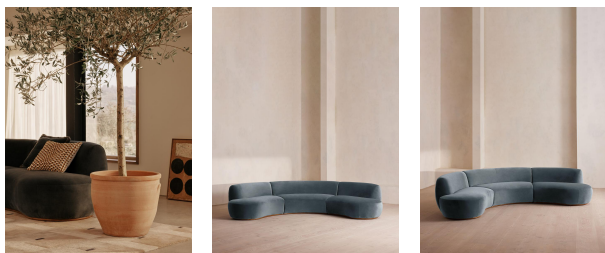

Aline Serpentine Modular Sofa, Four Seater, Grey Blue Velvet

€6,600 Regular

€5,610 Membership

Available in

- | | | | |
|---|---------------------|--|-------------------|
|  | Velvet Rust |  | Velvet Lichen |
|  | Velvet Camel |  | Velvet Royal Blue |
|  | Velvet Porcelain |  | Velvet Mustard |
|  | Velvet Olive |  | Velvet Taupe |
|  | Velvet Antique Rose |  | Velvet Grey Blue |
|  | Boucle Natural | | |

Sizes

Three Seater Sofa, Four Seater Sofa

Product details

Our Aline Serpentine sofa recreates the relaxed, sociable atmosphere of Soho House Stockholm. Upholstered in rich velvet, this modular design consists of three parts: a left, right and middle section, which can be arranged into your desired shape. Its curvaceous shape brings people together, making it ideal for long afternoon conversations and evening get-togethers. Available in a range of colors, the palette is full of rich Art Deco-inspired shades that are drawn from - and complementary to - Sweden's historic architecture.

Dimensions

Product dimensions: H73 x W343 x D182cm / H28.7 x W135 x D71.7"

Product weight: 133kg / 293.2lbs

Packaged or boxed dimensions: H69 x W112 x D79cm / H27.1 x W44 x D31"

Packaged or boxed weight: 68.9kg / 151.9lbs