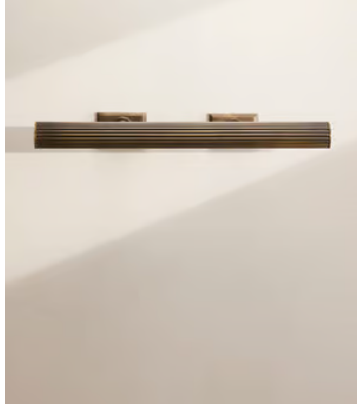

## Ashby Picture Light, 24"

€620 Regular price

€527 Member price

Recreate the Soho House art aesthetic in your own home with our Ashby picture light. Designed to complement your artworks' surroundings, this functional and adjustable design has been crafted using aged, real solid brass for a vintage look with ribbed detail. Available in two sizes, use it to add character and personality, as we would in Soho House Hong Kong with multiple picture walls.

### Dimensions

**Dimensions:** H7 x W70 x D24cm / H3 x W28 x D9"

**Weight:** 3kg / 6.6lbs

**Packaged dimensions:** H15 x W70 x D35cm / H5.9 x W27.6 x D13.8"

**Packaged weight:** 3kg / 6.6lbs