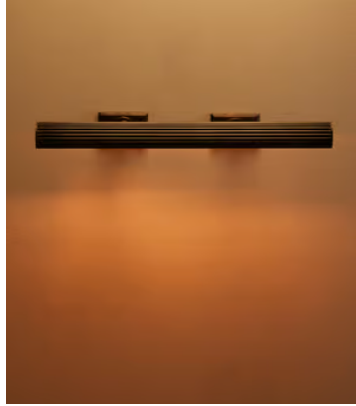

## Ashby Picture Light, 24"

€620 Regular price

€527 Member price

Recreate the Soho House art aesthetic in your own home with our Ashby picture light. Designed to complement your artworks' surroundings, this functional and adjustable design has been crafted using aged, real solid brass for a vintage look with ribbed detail. Available in two sizes, use it to add character and personality, as we would in Soho House Hong Kong with multiple picture walls.

### Dimensions

**Dimensions:** H7 x W70 x D24cm / H3 x W28 x D9"

**Weight:** 3kg / 6.6lbs

**Packaged dimensions:** H15 x W70 x D35cm / H5.9 x W27.6 x D13.8"

**Packaged weight:** 3kg / 6.6lbs