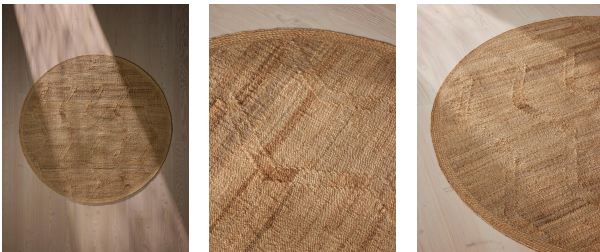

SOHO HOME

Arta Rug, Round 200 X 200cm

€840 Regular

€714 Membership

Product details

We have placed the subtleties of jute's natural fibres centrestage with our Arta rug. The flatwoven zig-zag design is formed by the weave construction, with the change in direction of the yarn highlighting the natural variations of colour and texture. Every rug has different variations, meaning each one is unique to the next, for a special accent piece in the home. The warm, neutral tones complement any colour scheme and also work with timber, stone or ceramic floor tiles to add warmth and tactility, as well as durability. This round style works well in an entryway or the dining room, as seen in our country Houses.

Dimensions

Product dimensions: H200 x W200 x D1cm / H6'6" x W6'6" x D0.8"

Product weight: 21kg / 46.3lbs

Packaged or boxed dimensions: H203 x W20 x D20cm / H79.9 x W7.9 x D7.9"

Packaged or boxed weight: 21kg / 46.3lbs

protection. Rug pad

recommended.

Composition: 100% Jute

Construction: Flatweave

Pile: Jute