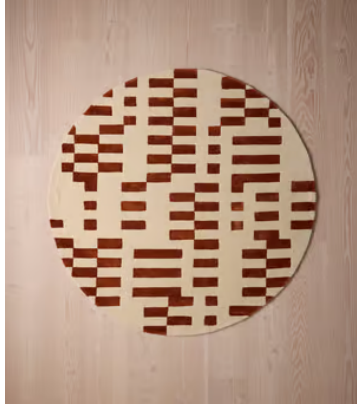

SOHO HOME

Raya Rug, Rust Round 200 x 200cm

€1,400 Regular price

€1,190 Member price

Referencing the geometric patterns at White City House, the round Raya rug features a bold, linear pattern designed by our in-house team. Hand-tufted by a group of skilled artisans in India, a contrasting wool and viscose pile creates texture and sheen underfoot.

Available in 2 sizes

200 x 200cm (H200 x W200 x D1cm / H6'7" x W6'7" x D0.5")

250 x 250cm (H250 x W250 x D1cm / H8'2" x W8'2" x D0.5")