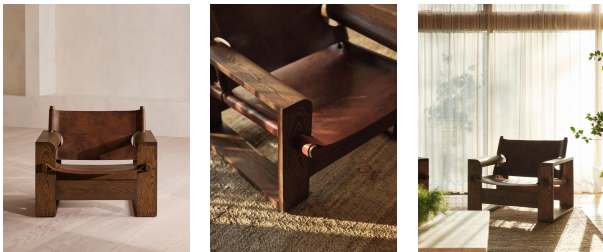

SOHO HOME

Gabriel Armchair, Leather

€2,600 Regular

€2,210 Membership

Product details

Our Gabriel armchair showcases both traditional leatherwork and wood joinery for a true piece of craftsmanship in the home. Inspired by the natural textures and finishes seen around Soho Roc House, the sculptural form in solid oak is complemented with a soft hide leather seat for comfort. The variance in leather hide means no two are the same. Place in any corner of the living area to create a bold, artisanal statement.

Dimensions

Product dimensions: H77 x W90 x D81cm / H30.3 x W35.4 x D31.9"

Product weight: 28kg / 61.7lbs

Packaged or boxed dimensions: H77 x W90 x D81cm / H30.3 x W35.4 x D31.9"

Packaged or boxed weight: 39.5kg / 87.1lbs

Details

Arm height: 55.7cm

Assembly required: No

Care instructions: Professional upholstery cleaner only

Composition: Frame: Oak. Leather Upholstery

Fabric: Leather

Feet: Oak

Frame: Oak