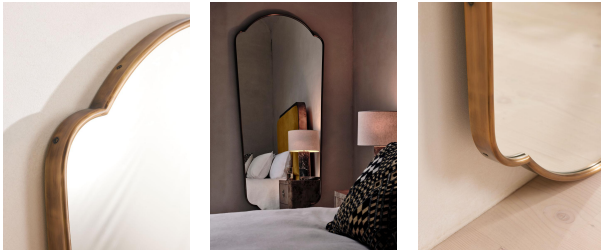

Details

Bathroom safe: Yes

Care instructions: Clean with a soft dry cloth only. Do not use polishing agents, harsh chemicals or abrasive cleaners as they may damage the finish.

Always switch off the electricity supply before cleaning.

Wall fixtures included: No

Wall leaning only: No