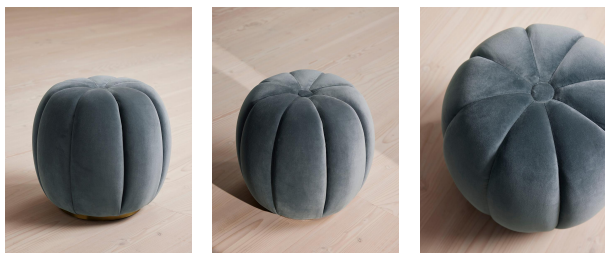

SOHO HOME

Sofia Footstool, Velvet, Grey Blue

€635 Regular

€540 Membership

Product details

The Sofia footstool is inspired by the styles found in our club spaces and bedrooms at Soho House Barcelona and Kettner's in London. Fully upholstered in Grey Blue velvet, the unique pumpkin shape is compact and easy to move around the room. Ideal as an additional seating spot for extra guests.

Dimensions

Product dimensions: H43.18 x W46.35 x D46.35cm / H17 x W18.2 x D18.2"

Product weight: 7.6kg / 16.8lbs

Packaged or boxed dimensions: H50 x W49 x D49cm / H19.7 x W19.2 x D19.2"

Packaged or boxed weight: 11.5kg / 25.4lbs

Details

Care instructions: Professional upholstery cleaner only

Composition: Frame: Engineered hardwood; Filling: foam; Foot; Brass base; Fabric: Boucle;

Composition: 54% Polyester 46% Acrylic

Feet: Brass

Filling: Foam

Frame: Engineered Hardwood

Removable cushions: No

Removable legs: No

Seat depth: 46.4cm

Seat height: 43.2cm

Seat width: 46.4cm