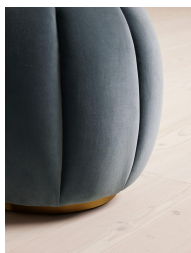

SOHO HOME

Sofia Footstool, Velvet, Grey Blue

€635 Regular

€540 Membership

Product details

The Sofia footstool is inspired by the styles found in our club spaces and bedrooms at Soho House Barcelona and Kettner's in London. Fully upholstered in Grey Blue velvet, the unique pumpkin shape is compact and easy to move around the room. Ideal as an additional seating spot for extra guests.

Dimensions

Product dimensions: H43.18 x W46.35 x D46.35cm / H17 x W18.2 x D18.2"

Product weight: 7.6kg / 16.8lbs

Packaged or boxed dimensions: H50 x W49 x D49cm / H19.7 x W19.2 x D19.2"

Packaged or boxed weight: 11.5kg / 25.4lbs