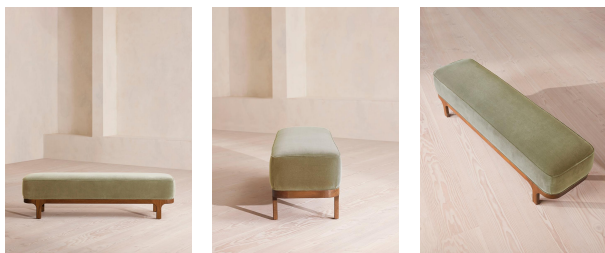

## Belsa Bench, Velvet, Lichen

€1,700 Regular

€1,445 Membership

### Product details

An extension of our Belsa bed range, this bench is ideal either in the hallway or at the end of the bed as an additional place to rest. A plump cushion seat provides extra comfort, while rich velvet upholstery and a solid oak frame ties in with the scheme.