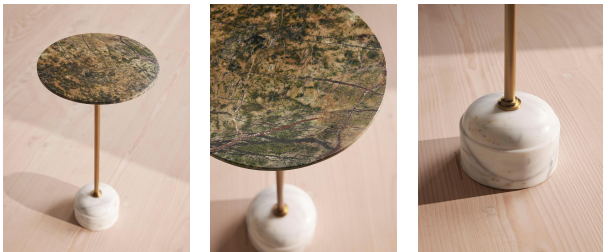

Fleet Side Table, Small, Verde Bosque Marble

€385 Regular

€327 Membership

Available in

Product details

A solid Verde Bosque marble top and Banswara white marble base with unique veining means no two Fleet side tables are the same.

Inspired by 180 House, this statement design showcases a contemporary mix of materials; from the combination of marbles sourced from India, to the central stem in antique brass.

Dimensions

Product dimensions: H60 x W30 x D30cm / H24 x W12 x D12"

Product weight: 11kg / 24.3lbs

Packaged or boxed dimensions: H65 x W45 x D18cm / H25.6 x W17.7 x D7.1"

Packaged or boxed weight: 15kg / 33.1lbs