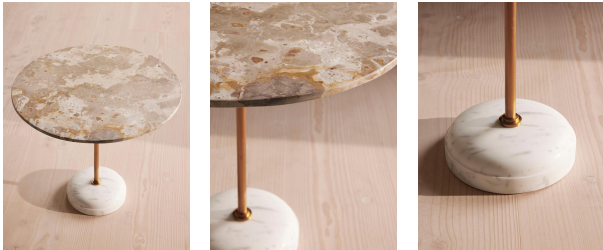

Fleet Side Table, Large, Kapri Marble

€575 Regular

€489 Membership

Available in

Sizes

Large

Product details

A solid Kapri marble top and Banswara white marble base with unique veining means no two Fleet side tables are the same.

Inspired by 180 House, this statement design showcases a contemporary mix of materials; from the combination of marbles sourced from India, to the central stem in antique brass.

Dimensions

Product dimensions: H45 x W50 x D50cm / H18 x W20 x D20"

Frame: Stainless Steel

Hardware: Satin marble finish and antique brass

Material: Kapri Marble and Stainless Steel

Removable legs: Yes