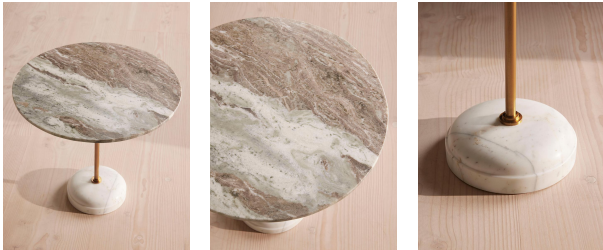

Fleet Side Table, Large, Terra Bianca Marble

€575 Regular

€489 Membership

Available in

Sizes

Large

Product details

A solid Terra Bianca marble top and Banswara white marble base with unique veining means no two Fleet side tables are the same.

Inspired by 180 House, this statement design showcases a contemporary mix of materials; from the combination of marbles sourced from India, to the central stem in antique brass.

Dimensions

Product dimensions: H45 x W50 x D50cm / H18 x W20 x D20"

Feet: Felt

Frame: Stainless Steel

Hardware: Satin marble finish and antique brass

Material: Terra Bianca Marble and Stainless Steel

Removable legs: Yes