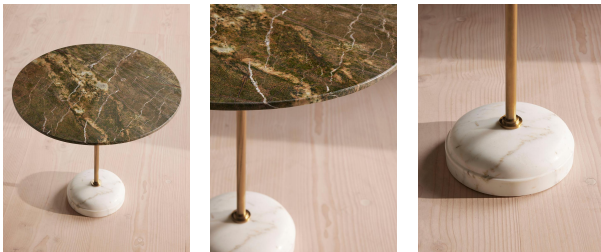

Fleet Side Table, Large, Verde Bosque Marble

€575 Regular

€489 Membership

Available in

Sizes

Large

Product details

A solid Verde Bosque marble top and Banswara white marble base with unique veining means no two Fleet side tables are the same.

Inspired by 180 House, this statement design showcases a contemporary mix of materials; from the combination of marbles sourced from India, to the central stem in antique brass.

Dimensions

Product dimensions: H45 x W50 x D50cm / H18 x W20 x D20"

Feet: Felt

Frame: Stainless Steel

Hardware: Satin marble finish and antique brass

Material: Verde Bosque Marble and Stainless Steel

Removable legs: Yes