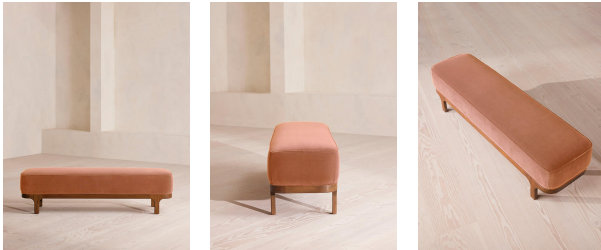

Belsa Bench, Velvet, Antique Rose

€1,850 Regular

€1,573 Membership

Available in

	Velvet Porcelain		Velvet Camel
	Velvet Mustard		Velvet Olive
	Velvet Rust		Velvet Antique Rose
	Velvet Taupe		Velvet Royal Blue
	Velvet Lichen		Velvet Grey Blue

Product details

An extension of our Belsa bed range, this bench is ideal either in the hallway or at the end of the bed as an additional place to rest. A feather-wrapped cushion seat provides extra comfort, while rich velvet upholstery and a solid oak frame ties in with the scheme.

Dimensions

Product dimensions: H45 x W163 x D43cm / H18 x W64 x D17"

Product weight: 8kg / 17.6lbs

Packaged or boxed dimensions: H58 x W178 x D58cm / H22.8 x W70.1 x D22.8"

Packaged or boxed weight: 20kg / 44.1lbs

Removable cushions: No

Removable legs: No

Seat depth: 43cm

Seat height: 45cm

Seat width: 163cm