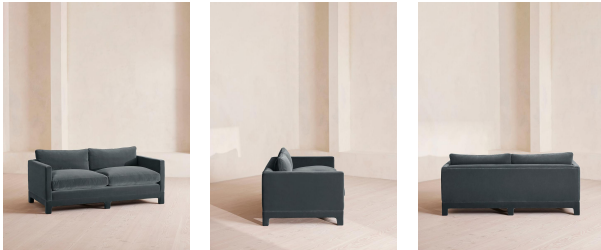

Ashford Two Seater Sofa, Velvet, Grey Blue

€4,350 Regular

€3,698 Membership

Available in

- | | | | |
|--|---------------------|--|------------------|
| | Linen Antique Rose | | Linen Bisque |
| | Linen Indigo | | Linen Mushroom |
| | Linen Ochre | | Linen Olive |
| | Linen Prussian Blue | | Linen Sage |
| | Linen Sienna | | Linen Wheat |
| | Velvet Rust | | Velvet Lichen |
| | Velvet Antique Rose | | Velvet Camel |
| | Velvet Grey Blue | | Velvet Mustard |
| | Velvet Olive | | Velvet Porcelain |
| | Velvet Royal Blue | | Velvet Taupe |
| | Velvet Chocolate | | |

Sizes

Three Seater Sofa, Two Seater Sofa, Four Seater Sofa

Product details

Our versatile Ashford sofa references the comfy seating styles seen in DUMBO House in Brooklyn with a deep seat for true relaxation. Fully upholstered in velvet, angular arms lend structure to this contemporary design, resting on solid beech legs.

Dimensions

Product dimensions: H83 x W190 x D102cm / H32.7 x W74.8 x D40.2"

Product weight: 67kg / 147.7lbs