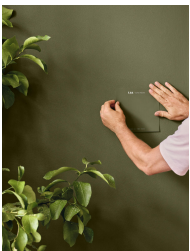

SOHO HOME

Green 05 Rome House, Matt 2.5l

£45 Regular

£38 Membership

Available in

Eggshell, Matt

Product details

Green 05 Rome House: A green with dusky olive tones, inspired by Soho House Rome, an olive green car and the creativity of San Lorenzo, the district in which our House is based. Inside you will discover classic Italian terrazzo paired with a rich colour palette.

Green 05 Rome House Paint 2.5 Litres Matt finish Lick x Soho House collaboration As part of a curated exclusive palette Inspired by Soho House Rome Try a Lick x Soho House paint sample, created with a peel-and-stick formula to allow you to try each colour out on different walls, in different lights, without leaving any marks.

Dimensions

H16 x W17 x D11cm / H6.3 x W6.7 x D4.3"

Weight

3.5kg / 7.7lbs

Details

Application: Creates a flawless finish in two coats. A combination of durability with washability and a low VOC, water-based formula. Paint is self-priming and multi-surface, meaning it can be used on most surfaces, including bathrooms, kitchens, wooden furniture, uPVC, doors, radiators, laminate and MDF (requires prep), low spatter and mildew resistant. Suitable for paint brushes, rollers and spray.