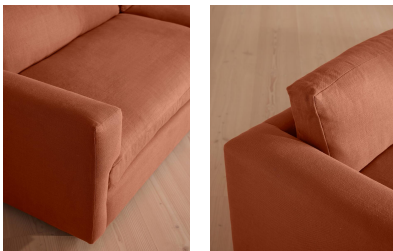

### Sizes

Four Seater Sofa, Three Seater Sofa

### Product details

With a low height and deep seat, our Mossley four-seater sofa offers a more laidback aesthetic to your living room, while recreating the mood of Soho House Room with its 1970s-inspired design. Upholstered in linen, it features feather-wrapped foam cushions for further comfort when kicking back and relaxing or socialising with friends.

- Four-seater sofa
- Upholstered in 100% linen
- Available in other colours and fabrics
- Low height
- Deep sit style
- Feather-wrapped foam cushions
- Inspired by Soho House Rome

Frame: Birch and beech

Removable cushions: Yes

Removable legs: No

Seat depth: 63cm

Seat height: 47cm

Seat width: 224cm