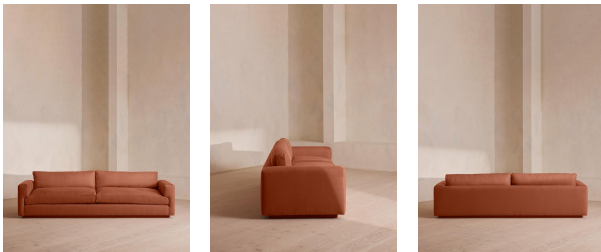

## Mossley Four Seater Sofa, Linen, Antique Rose

£4,795

Regular

£4,076

Membership

### Sizes

Four Seater Sofa, Three Seater Sofa

### Product details

With a low height and deep seat, our Mossley four-seater sofa offers a more laidback aesthetic to your living room, while recreating the mood of Soho House Room with its 1970s-inspired design. Upholstered in linen, it features feather-wrapped foam cushions for further comfort when kicking back and relaxing or socialising with friends.

- Four-seater sofa
- Upholstered in 100% linen
- Available in other colours and fabrics
- Low height
- Deep sit style
- Feather-wrapped foam cushions
- Inspired by Soho House Rome