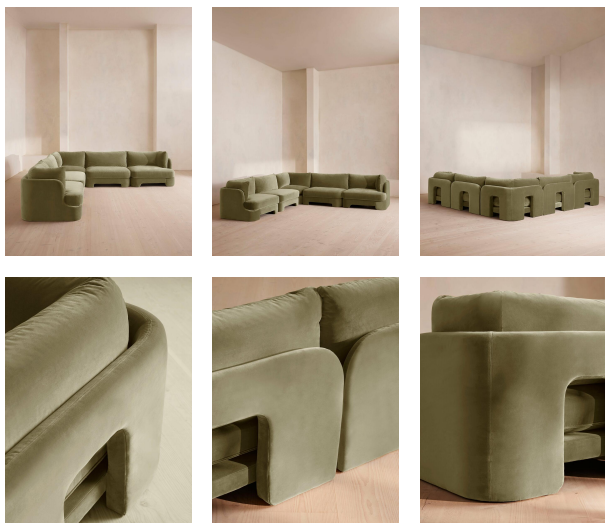

Odell Modular Sofa, Corner Sofa, Velvet, Lichen

£9,075 Regular

£7,714 Membership

Available in

- Velvet Lichen
- Velvet Olive
- Velvet Porcelain
- Velvet Rust
- Velvet Camel
- Velvet Royal Blue
- Velvet Mustard
- Velvet Taupe
- Velvet Antique Rose
- Velvet Grey Blue
- Boucle Natural

Product details

The unique Cut-out arch back and low profile of our Odell modular sofa mirror the retro-inspired interiors of 180 House. Fully upholstered in rich velvet, this style allows you to configure the size and orientation to your individual living space with four modules, including a corner module for the more personal moments. Feather-wrapped foam cushions provide all-day comfort when a weekend of lounging calls.

- Corner modular sofa
- Fully upholstered frame in cotton velvet
- Available in a range of colours
- Cut-out arch back
- Feather-wrapped foam cushions
- Inspired by 180 House

Dimensions

Product dimensions: H76 x W307 x D95cm / H30 x W120 x D37.4"

Fabric: Velvet

Filling: Feather, foam and fibre

Frame: Birch and engineered hardwood

Removable cushions: Yes

Removable legs: No

Seat depth: 57cm

Seat height: 42cm

Seat width: 78cm