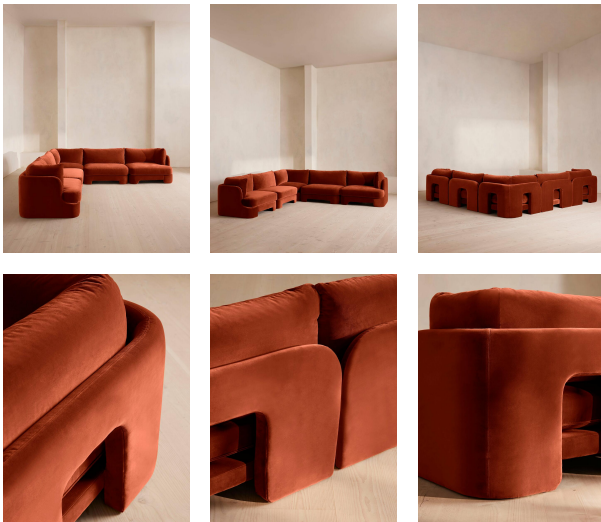

Odell Modular Sofa, Corner Sofa, Velvet, Rust

£9,075

Regular

£7,714

Membership

Available in

Product details

The unique Cut-out arch back and low profile of our Odell modular sofa mirror the retro-inspired interiors of 180 House. Fully upholstered in rich velvet, this style allows you to configure the size and orientation to your individual living space with four modules, including a corner module for the more personal moments. Feather-wrapped foam cushions provide all-day comfort when a weekend of lounging calls.

- Corner modular sofa
- Fully upholstered frame in cotton velvet
- Available in a range of colours
- Also available in boucle
- Cut-out arch back
- Feather-wrapped foam cushions
- Inspired by 180 House

Dimensions

Product dimensions: H76 x W307 x D95cm / H30 x W120 x D37.4"

Product weight: 180.6kg / 398.2lbs

Packaged or boxed dimensions: H80 x W106 x D95cm / H31.5 x W41.7 x D37.4"

/products/odell-modular-sofa-corner-sofa/72702693 - SKU: 72702693

Composition: 85% Cotton, 15% Polyester (100% Cotton Pile)

Construction: Corner blocked, stapled and glued

Fabric: Velvet

Filling: Feather, foam and fibre

Frame: Birch and engineered hardwood

Removable cushions: Yes