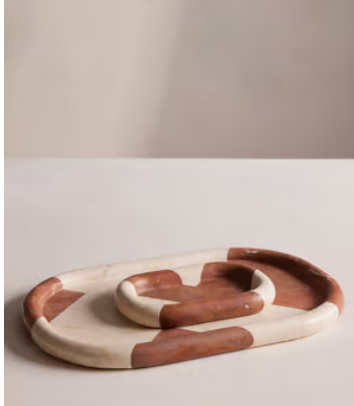

SOHO HOME

Adley Catchall, Cream & Red Alicante

£150 Regular price

£128 Member price

Inspired by the interiors of Soho House Rome, the Adley catchall is carved from Red Alicante marble, designed to hold jewellery pieces or used as decor in its own right.

Dimensions

Product dimensions: H3 x W23 x D15cm / H1 x W9 x D6"

Product weight: 2kg / 4.4lbs

Packaged or boxed weight: 2kg / 4.4lbs

Details

Assembly required: No

Care instructions: dry foods only, handwash, not microwave safe

Composition: Cream & Red Alicante

Available in 1 sizes

Large (H3 x W46 x D30cm / H1 x W18 x D12")