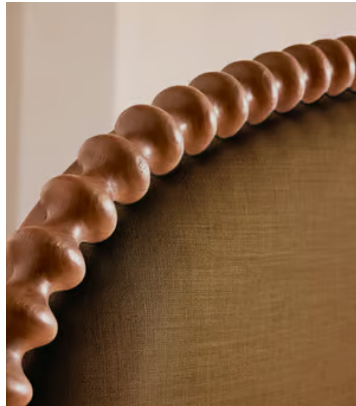

## Mika Bed, King, Linen, Ochre, US

£4,695 Regular price

£3,991 Member price

Fully upholstered in natural linen, a curved headboard surrounded by bobbin detailing creates a focal point for your bedroom.

Mirroring the styles seen in Soho House Nashville with its curved headboard, the Mika bed is carved from solid turned timber surrounded by intricate bobbin detailing. Fully upholstered in natural linen that comes in our full made-to-order palette, it's trimmed with a matching valance.