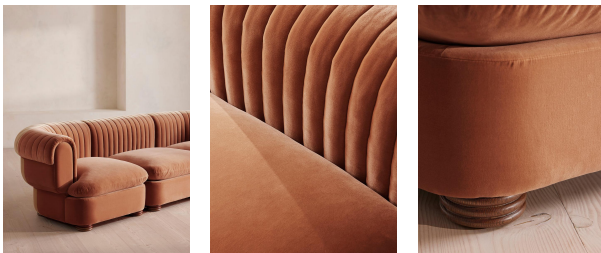

Rava Modular Sofa, Four Seater, Velvet, Antique Rose

£4,585

Regular

£3,897

Membership

Sizes

Three Seater Sofa, Four Seater Sofa

Available in

Product details

A soft, rounded four-seater silhouette with a fluted backrest is fully upholstered in velvet. Fully wrapped in velvet, the multi-functional Rava sofa is inspired by the social spaces in Soho House Nashville. Available fully formed or as separate modules, it pieces together with discrete crocodile clips to offer various seating arrangements to suit your own space.

Fabric: 100% Cotton pile (85% Cotton, 15% Polyester)

Feet: Oak

Filling: Foam, feather and fiber

Frame: Engineered Hardwood

Removable cushions: Yes

Removable legs: No

Seat depth: 70cm

Seat height: 43cm

Seat width: 220cm