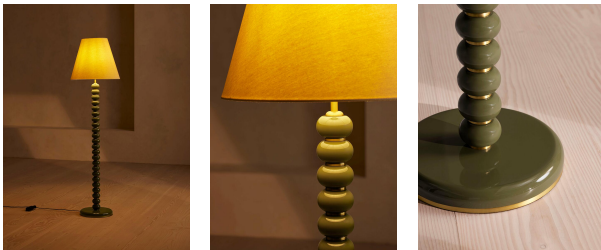

### Product details

Designed for Soho House Rome, the Greyson floor lamp is an extension of the Greyson range, featuring a high-gloss lacquered ring base, partitioned with antique brass details and a complementary linen shade. This modernist-inspired style will become a sophisticated addition in the living room or hallway.

- Small floor lamp
- High-gloss lacquered finish with antique brass detail
- Cream slub linen shade
- Designed for Soho House Rome
- Shop the Greyson Floor Lamp in Oak