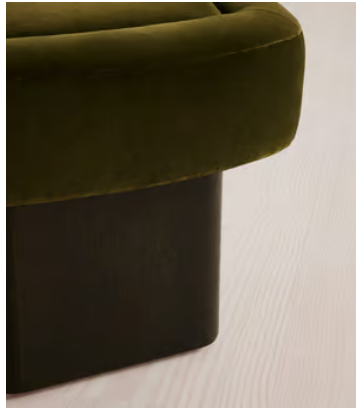

SOHO HOME

Ralph Footstool, Velvet, Olive

£650 Regular price

£553 Member price

Reconstituted cherry burl wood with a deep olive stain creates a geometric silhouette.

The square silhouette of our Ralph footstool is softened by the rounded corners of its cushioned top. The base is crafted from a reconstituted cherry burl veneer with a deep olive stain to complement its velvet upholstery.

Composition: 85% Cotton, 15% Polyester (100% Cotton Pile)

Fabric: 85% Cotton, 15% Polyester (100% Cotton Pile)

Feet: Cherry Burl

Filling: Foam and fiber

Frame: Birch

Removable cushions: No

Removable legs: No