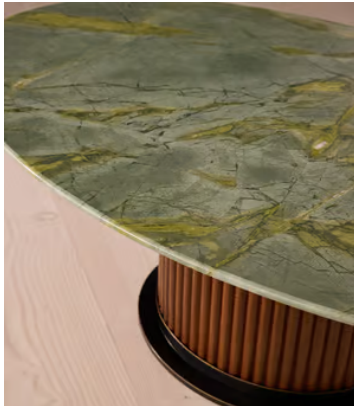

SOHO HOME

Murcell Coffee Table, Brazilian Green Marble

£2,995 Regular price

£2,546 Member price

Characterised by tonal veining and natural fissures, Brazilian green marble creates a striking oval top.

The Murcell coffee table brings the design of our best-selling dining table into your living space. Inspired by the tones seen in Soho House Rome, its elongated oval top is carved from Brazilian green marble and secured on a walnut-clad steel pedestal base.