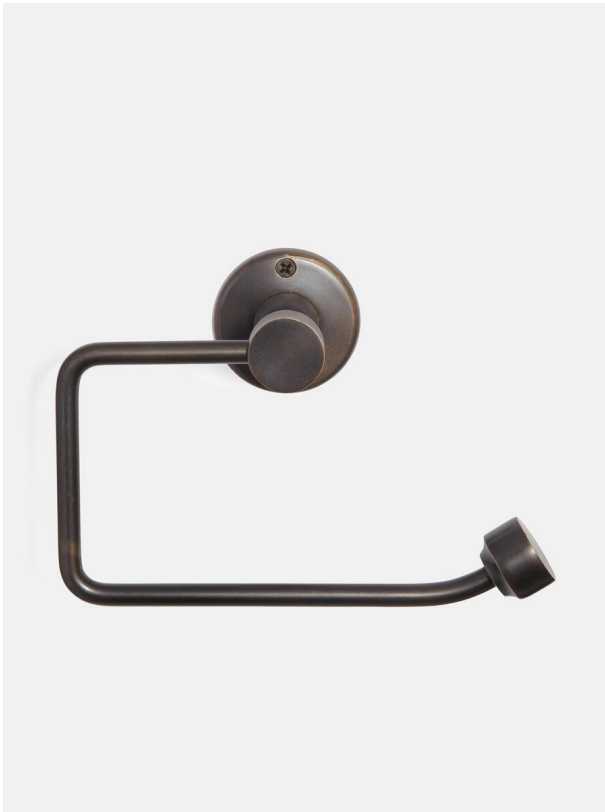

SOHO HOME

Randolph L Bar Toilet Roll Holder, Blackened Brass

£25 Regular

£20 SOHO HOME+

Available in

 Blackened Brass

Product details

- L-shape, wall-mounted bar toilet roll holder
- Inspired by Edwardian bathroom fittings
- Simple, sleek design is suitable for all bathrooms
- Available in blackened brass and polished nickel finishes

Dimensions

Height :11 cm

Width :5 cm

Depth :15 cm

Details

Product Dimensions: W11.4 x H5 x D15.4cm

Materials: Brass,

Finish: Blackened brass