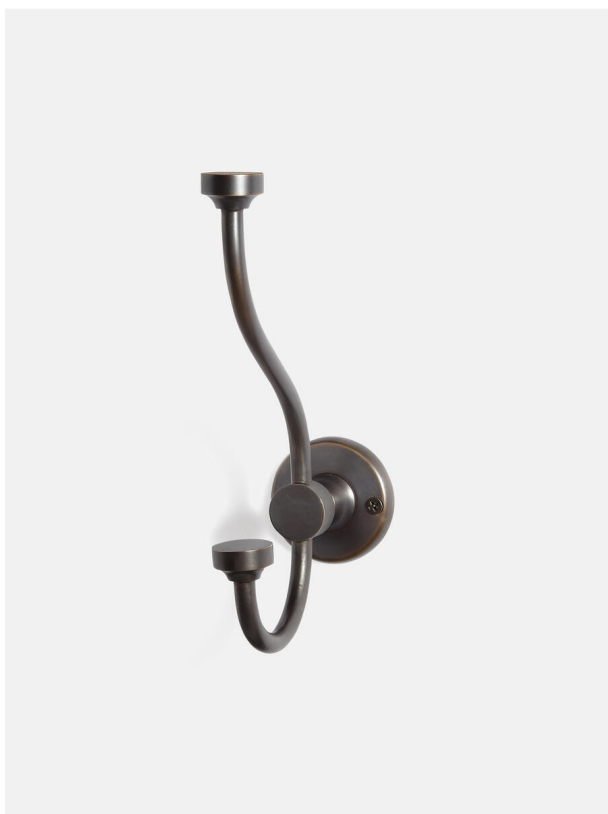

SOHO HOME

Randolph Double Bath Hook, Blackened Brass

£15 Regular

£12 SOHO HOME+

Available in

Blackened Brass

Polished Nickel

Product details

- Curved brass double bath hook with bevelled edges
- Strong enough to hold a heavy robe or bath towel
- Traditional design inspired by Edwardian bathroom fittings
- Available in blackened brass and polished nickel finishes

Dimensions

Height :12 cm

Width :5 cm

Depth :17.9 cm

Details

Product Dimensions: L12 x W5 x H17.9cm

Materials: Brass

Finish: Blackened brass