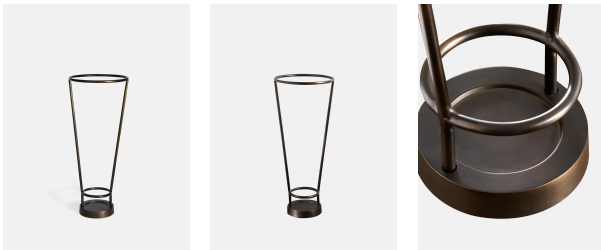

SOHO HOME

Meard Umbrella Stand, Blackened Brass

£145 Regular

£123 SOHO HOME+

Product details

- Blackened brass umbrella stand
- Weighty base prevents stand from tipping over when full
- Open-sided design allows umbrellas to dry faster
- Holds up to eight umbrellas
- Used in our London Houses

Dimensions

Height :50 cm

Width :21.5 cm

Depth :21.5 cm

Details

Product Dimensions: L23cm x D23 x H51cm

Materials: Brass

Finish: Antique Brass