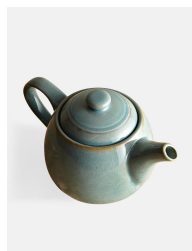

SOHO HOME

Country House Teapot, Large

£25

Regular

£20

Membership

Product details

- Large stoneware teapot from our Country House range
- Rustic, relaxed look is perfect for everyday dining
- Hand glazed for tonal variations in colour and texture
- Tough enough to withstand microwaves, ovens and the fridge
- Used in the restaurants at Soho Farmhouse

Dimensions

Product dimensions: H15 x W14 x D14cm / H5.9 x W5.5 x D5.5"

Product weight: 0.9kg / 2lbs

Packaged or boxed weight: 0.9kg / 2lbs

Details

Capacity: 900ml

Materials: Stoneware

Finish: Reactive Glaze, Blue