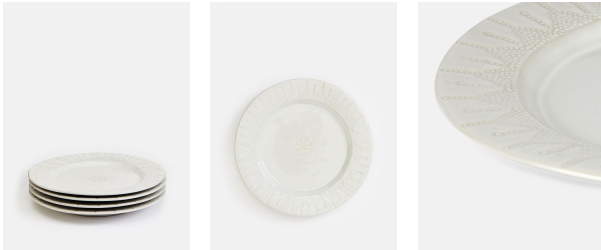

Mandala Dinner Plate, Set Of Four

£48 Regular

£38 SOHO HOME+

Product details

Our durable Mandala stoneware collection is crafted in Portugal and finished with a transparent cream glaze. This dinner plate features a lightly textured pattern that creates subtle variations in colour, making each one unique. The natural textures echo the interiors at Soho Farmhouse which is spread across 100 acres of Oxfordshire countryside.

- Durable stoneware dinner plate
- Transparent cream glaze
- Microwave and dishwasher safe
- Crafted in Portugal
- Inspired by Soho Farmhouse

Dimensions

H13.2 x W112 x D112cm / H5.2 x W44.1 x D44.1"

Weight

3.9kg / 8.6lbs

Details

H3cm x W28cm x D28cm

H1in x W11in x D11in

Materials: Stoneware

Dishwasher Safe? Yes

Microwave Safe? Yes