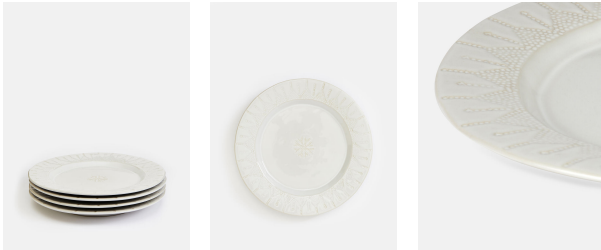

Mandala Dinner Plate, Set Of Four

£48

Regular

£38

Membership

Product details

Our durable Mandala stoneware collection is crafted in Portugal and finished with a transparent cream glaze. This dinner plate features a lightly textured pattern that creates subtle variations in colour, making each one unique. The natural textures echo the interiors at Soho Farmhouse which is spread across 100 acres of Oxfordshire countryside.

- Durable stoneware dinner plate
- Transparent cream glaze
- Microwave and dishwasher safe
- Crafted in Portugal
- Inspired by Soho Farmhouse

Dimensions

Product dimensions: H13.2 x W112 x D112cm / H5.2 x W44.1 x D44.1"