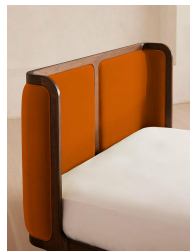

Sizes

Super King, King, Double, Emperor

Product details

With its sleek curves and solid oak frame, Belsa takes design cues from the mid-century style beds at White City House. The velvet-upholstered headboard and footboard wrap around the mattress, creating an enveloping feel for the sleeper.

- Mid century-style bed
- Velvet upholstered headboard and footboard
- Solid oak frame
- Inspired by White City House

Dimensions

Product dimensions: H110 x W161 x D213cm / H43.3 x W63.4 x D83.9"

Product weight: 60kg / 132.3lbs

Number of boxes: 3

* Box 1 : H36 x W182 x D22cm / H14.2 x W71.7 x D8.5"

* Box 2 : H127 x W174 x D39cm / H49.8 x W68.5 x D15.2"

* Box 3 : H69 x W179 x D35cm / H27 x W70.3 x D13.6"

Details

Material: Solid Oak and Oak veneer