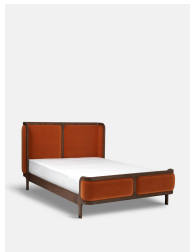

Belsa Bed - Super King, Rust

£2,195 Regular

£1,866 SOHO HOME+

Available in

Rust

Indigo

Grey

Sizes

Super King, King, Emperor, Double

Product details

With its sleek curves and solid oak frame, Belsa takes design cues from the mid-century style beds at White City House. The velvet-upholstered headboard and footboard wrap around the mattress, creating an enveloping feel for the sleeper.

- Mid century-style bed
- Cotton velvet-upholstered headboard and footboard
- Solid oak frame
- Inspired by White City House

Dimensions

Height :110 cm
Width :191.4 cm
Depth :212.9 cm

Details

Product Dimensions: H110 x W191.4 x D212.9cm

Frame & feet: Solid Oak and Oak veneer

Filling: Foam

Fabric: Cotton velvet

Composition: 85% cotton, 15% polyester

Care Instructions: Professional upholstery cleaning is advised