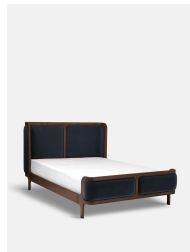

Belsa Bed, King, Steel

£2,395 Regular

£2,036 Membership

Available in

- Poly Velvet Tangerine
- Poly Velvet Navy
- Poly Velvet Steel
- Poly Velvet Sage

Sizes

Super King, King, Emperor, Double

Product details

With its sleek curves and solid oak frame, Belsa takes design cues from the mid-century style beds at White City House. The velvet-upholstered headboard and footboard wrap around the mattress, creating an enveloping feel for the sleeper.

- Mid century-style bed
- Velvet upholstered headboard and footboard
- Solid oak frame
- Inspired by White City House

Dimensions

H110 x W161 x D213cm / H43.3 x W63.4 x D83.9"

Weight

60kg / 132.3lbs