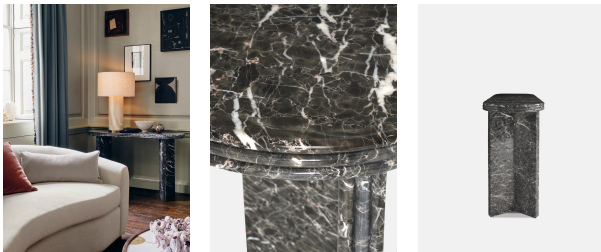

Rosaline Console Table, Griseo Rosa Marble

£1,695 Regular

£1,441 SOHO HOME+

Product details

Influenced by marble tables at 180 House on the Strand in London, this coffee table is made from distinctive polished Griseo Rosa marble sourced from Spain. Gently faceted edges add to its sculptural quality, while natural variations in the stone make each table a one-off. A coffee table and dining table complete the Rosaline range.

Console table Griseo Rosa marble sourced from Spain Distinct pink, mauve and white veining Curved, rounded edges Natural variations in the stone make each piece unique Inspired by 180 House

Dimensions

H75 x W120 x D40cm / H29.5 x W47.2 x D15.7"