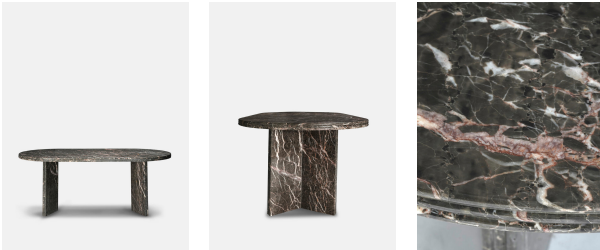

SOHO HOME

Rosaline Dining Table, Griseo Rosa Marble

£3,295 Regular

£2,801 Membership

Product details

Inspired by the statement tables at 180 House, the Rosaline dining table features distinctive features distinctive polished Griseo Rosa marble sourced from Spain, defined by its unique pink, mauve and white veining. Edges are intricately rounded and each piece retains individual appeal thanks to the subtle variations of the stone. A coffee table and console complete the range. Dining Table Curved edge Solid marble Griseo Rosa marble sourced from Spain Distinct pink, mauve and white veining Variations in the stone make each piece unique Seats four to six people Inspired by 180 House

Dimensions

H76 x W200 x D100cm / H29.9 x W78.7 x D39.4"

Weight

226kg / 498.2lbs

Details

Material: Griseo Rosa Marble

Care Instructions: Dust frequently and wipe with a damp cloth if necessary.