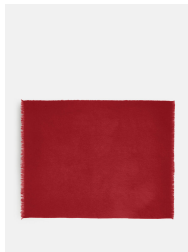

SOHO HOME

Alba Mohair Throw, Rust

£185 Regular

£157 SOHO HOME+

Product details

We often use throws in our Soho House bedrooms to add texture and warmth. This version has been woven in England from a rust mohair and wool blend, and has fringed edges for a soft, textured finish.

- Soft and fluffy mohair and wool-blend throw
- Also available in mustard, silver, duck egg, cream and dusky pink
- Woven in England

Dimensions

Height :185 cm

Width :140 cm

Depth :1 cm

Weight :0.7 kg

Details

Size: 140 x 185cm

Material: 62% Mohair, 35% Pure Wool, 3% Nylon

Care Instructions: Dry clean only