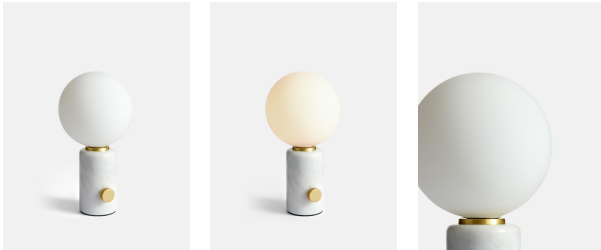

## Silas Table Lamp, White

£125 Regular

£106 SOHO HOME+

Available in

Green

Pink

White

### Product details

Inspired by vintage Murano glass designs from the 1960s and the mid-century lighting at White City House, this lamp is topped with a white glass orb. The solid marble base is minimally detailed with an antique brass finish dimmer switch, so you can create a warm light or soft glow to suit your mood.

- Table lamp with marble base
  - White glass orb shade
  - Natural variations in stone make each lamp unique
  - Antique brass finish rotating dimmer switch
  - Requires 1 x 28W G9 bulb
  - Inspired by White City House
- 1 / G9 / 25W MAXIMUM

### Dimensions

H22.5 x W12 x D12cm / H8.9 x W4.7 x D4.7"