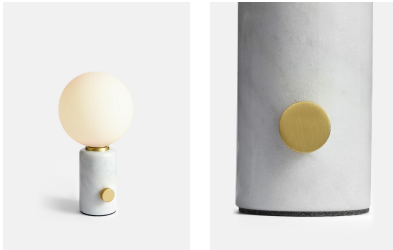

SOHO HOME

Silas Table Lamp, White

£125 Regular

£106 SOHO HOME+

Available in

Green

Pink

White

Product details

Inspired by vintage Murano glass designs from the 1960s and the mid-century lighting at White City House, this lamp is topped with a white glass orb. The solid marble base is minimally detailed with an antique brass finish dimmer switch, so you can create a warm light or soft glow to suit your mood.

- Table lamp with marble base
 - White glass orb shade
 - Natural variations in stone make each lamp unique
 - Antique brass finish rotating dimmer switch
 - Bulb included
 - Inspired by White City House
- 1 / G9 / 28W MAXIMUM

Dimensions

Height :22.5 cm

Width :12 cm

Depth :12 cm

Weight :1.1 kg

Details

Product Dimensions:

H23cm x W12cm x D12cm