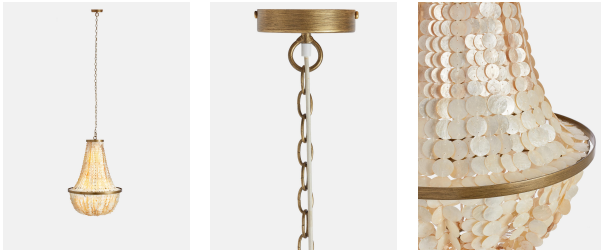

SOHO HOME

Cassius Pendant

£858 Regular

£686 SOHO HOME+

Product details

Inspired by the lights at Soho Warehouse in Downtown Los Angeles, this striking bell-shaped lampshade is made from burnished metal and strung with hundreds of iridescent shells collected from beaches in the Philippines. Each one catches the light beautifully to create a soft, warm glow.

- Burnished metal and shells
- 5 / E12 / 40W MAXIMUM
- Inspired by Soho Warehouse

Dimensions

H88 x D61cm / H34.6 x D24"

Weight

6.4kg / 14.1lbs

Details

H88cm x W61cm x D61cm

H35in x W24in x D24in

Materials: 50% Metal, 50% Shell

Type of Lightbulb: 1 x 40W LED E14

Number of Lightbulbs Required: 1

Self-assembly Required: Yes

Chain Length: 1M

Height Adjustable: No

Dimmable: No

Electrician Required: Yes

Voltage: 110-120V

Care Instructions: Clean with a soft dry cloth only. Do not use polishing agents, harsh chemicals or abrasive cleaners as they may damage the finish. Always switch off the electricity supply before cleaning.