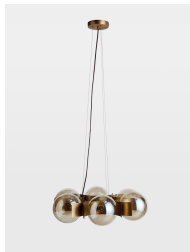

Allis Chandelier

£625 Regular

£531 Membership

Product details

Featuring six tinted glass globes on antique brass frames, this is a version of the Mid Century-style pendants in the Allis restaurant at White City House. Daisy Bere of Soho House Design says 'The one in White City House was based on a vintage find, which we scaled up to suit the space. This smaller version is closer to the original. The champagne tinted glass with the bubbles also casts shadows and adds a bit of texture.'

- Pendant light with six glass globes
- Champagne tint globes with bubbles throughout glass
- Antique brass metal frames behind globes
- Adjustable height
- 6/ G9 / 20W
- Inspired by the lights in The Allis at White City House

Dimensions

H108 x W63.5 x D63.5cm / H42.5 x W25 x D25"

Weight

7.22kg / 15.9lbs

Details

Materials: Iron and Glass

Bulb Specification

Bulb(s) Included: No