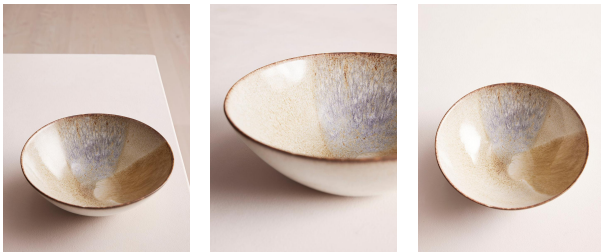

SOHO HOME

Lawson Reactive Glaze Serving Bowl

£60 Regular

£51 Membership

Product details

With organic shapes and a distinctive speckled finish, our Lawson collection is crafted from durable stoneware by artisans in Portugal. A reactive glaze creates subtle variations in colour and texture, making each piece a one-off. The 1970s-style interiors at 180 House inspired the range, which is ideal for casual, everyday dining.