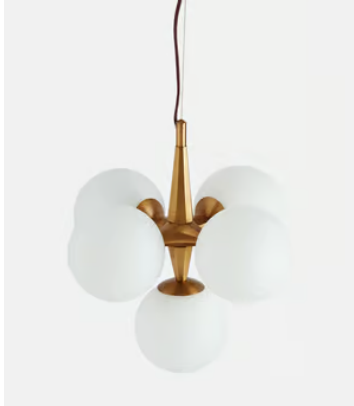

SOHO HOME

Lloyd Pendant

~~£450~~ £315 Regular price

~~£383~~ £252 Member price

Opaque globe lights feature in the club spaces at Soho House Amsterdam, where they diffuse a soft glow to create a cosy atmosphere. Finding inspiration in the clean lines and strong shapes of mid-century design, our Lloyd pendant looks as good by day as it does at night.

Dimensions

Dimensions: H40.5 x W43 x D43cm / H15.9 x W16.9 x D16.9"

Weight: 3kg / 6.6lbs

Packaged dimensions: H49 x W30 x D46cm / H19.3 x W11.8 x D18.1"

Packaged weight: 3kg / 6.6lbs

Details

Material: Brass and Glass

Cable & Ceiling Rose

Chain Length: 100cm

Height Adjustable: Yes

Minimum Height: 46cm

Maximum Height: 225cm

Ceiling Rose Diameter: 12.7cm

Bulb Specification

Bulb(s) Included: No