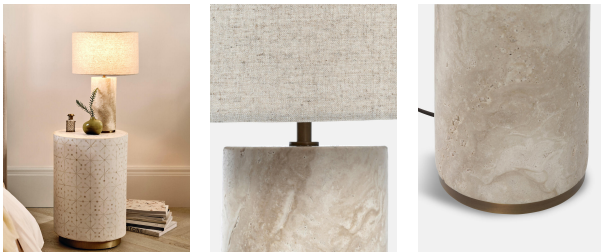

Remi Table Lamp, Stone

£275 Regular

£234 SOHO HOME+

Product details

Crafted from solid travertine, which has natural colour variations and inclusions, this lamp is entirely one of a kind. Inspired by the interiors at 180 House on the Strand, it's finished with subtle brass detailing and comes with a natural linen shade.

- Table lamp with cylindrical travertine base
- Brass detailing
- Natural linen shade included
- 1 / E27 / TYPE A / 60W MAXIMUM
- Inspired by 180 House

Dimensions

Height :35 cm
Width :35 cm
Depth :54 cm
Weight :6.72 kg