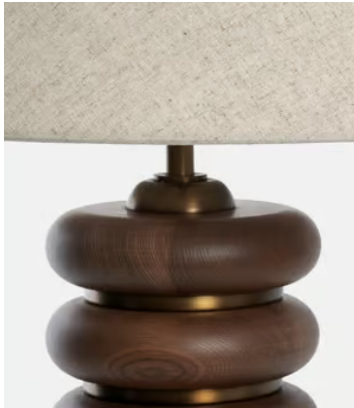

SOHO HOME

Greyson Table Lamp, US

£350 Regular price

£298 Member price

Designed for our House in Rome, this table lamp features stained oak and antique brass that will add a tactile accent to your home decor. Complemented with a coordinating linen shade, its appealingly clean and natural profile will sit elegantly atop side and coffee tables.

Dimensions

Dimensions: H63 x W44 x D44cm / H24.8 x W17.3 x D17.3"

Weight: 5kg / 11lbs

Packaged dimensions: H53 x W66 x D66cm / H20.9 x W26 x D26"

Packaged weight: 5kg / 11lbs

Details

Assembly required: Yes

Base dimensions: H20.5 x W6.3 x D6.3"