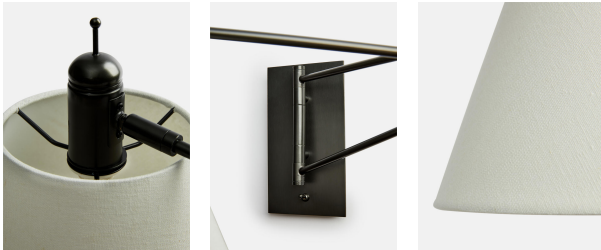

Celine Wall Light

£245 Regular

£208 SOHO HOME+

Product details

Wall-mounted lights on either side of a bed free up space on the bedside table, while the articulated arm lets you direct the light to read while your partner sleeps. Designed for our House in Paris, Celine features an ivory linen shade that creates a softly diffused light and a classic antique brass finish.

- Wall-mounted light with ivory linen shade
- Antique brass finish
- Articulated arm
- Integrated switch
- Requires 1 x 40W E12 bulb
- Designed for Soho House Paris

Dimensions

Height :27 cm

Width :28 cm

Depth :75 cm

Details

Product Dimensions:

H27cm x W28cm x D75cm

H11in x W11in x D30in

Weight: 1.92KGS

Materials: Metal and linen shade

Type of Lightbulb: 25W E12 Bulbs

Number of Lightbulbs Required: 3