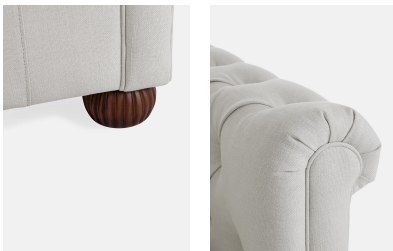

Aderyn Chesterfield 4 Seater Linen, Natural

£2,445 Regular

£2,078 SOHO HOME+

Product details

The Aderyn range is inspired by the easy comfort of the classic British Chesterfield sofa, a favourite in our very first club in Soho's Greek Street and still a staple in Houses around the globe, from Soho House Berlin to West Hollywood. Our handmade version provides a fresh update with fluted wood bun feet, removable and reversible seat cushions and a feather wrap around a foam core. The back rest is angled to endure a deep, comfortable sit.

Available in both linen and velvet in a wide range of colours, from easy neutrals and soft pastels to deep blue and forest green.

- 4 seater sofa
- Also available as a 3 seater, chair and ottoman

Dimensions

Height :81 cm
Width :221 cm
Depth :99 cm

Details

Product Dimensions: H32 x W98 x D39"

Frame: Engineered hardwood

Feet: Maple

Fabric: 100% Linen

Filling: Foam and fiber

Care Instructions: Professional upholstery cleaning only