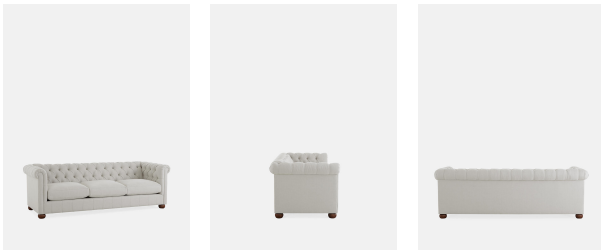

Aderyn Chesterfield 4 Seater Linen, Natural

£2,445 Regular

£2,078 SOHO HOME+

Product details

The Aderyn range is inspired by the easy comfort of the classic British Chesterfield sofa, a favourite in our very first club in Soho's Greek Street and still a staple in Houses around the globe, from Soho House Berlin to West Hollywood. Our handmade version provides a fresh update with fluted wood bun feet, removable and reversible seat cushions and a feather wrap around a foam core. The back rest is angled to endure a deep, comfortable sit.

Available in both linen and velvet in a wide range of colours, from easy neutrals and soft pastels to deep blue and forest green.

- 4 seater sofa
- Also available as a 3 seater, chair and ottoman

Dimensions

Height :81 cm
Width :221 cm
Depth :99 cm

Details

Product Dimensions: H32 x W98 x D39"

Frame: Engineered hardwood

Feet: Maple

Fabric: 100% Linen

Filling: Foam and fiber

Care Instructions: Professional upholstery cleaning only