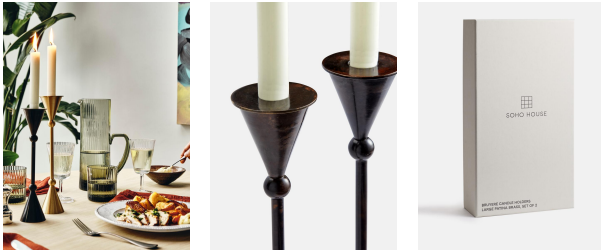

Details

Material: Brass

Care instructions: Place the candle holder on a firm flat heat resistant surface ensuring it stands steady. Ensure a secure fit within the holder in an upright position before lighting. Snuff out the flame at least 2 cm from the base before it reaches the holder. Clean with a dry cloth.