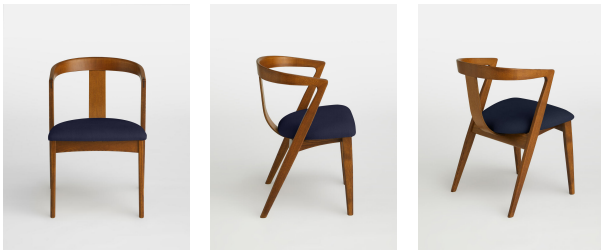

## Edwin Dining Chairs, Indigo Linen, Uk

£525 Regular

£446 SOHO HOME+

Available in

### Product details

Referencing the seating in Soho House Berlin, our Edwin chair blends form and function, harmonising warm tones with smooth curves. Handmade in Italy, the curved support panel is crafted from one continuous piece of ash wood that has been steam bent into shape. The chair's deep-sit form is enhanced by a comfortable linen cushion.

- Ash frame
- Curved back
- Handmade in Italy
- One continuous piece of wood steam bent into shape
- Keyed mitre joint on arms
- Indigo linen seat cushion
- Inspired by Soho House Berlin

### Dimensions

Height :72 cm

Width :54 cm

Depth :55 cm

Weight :7.5 kg